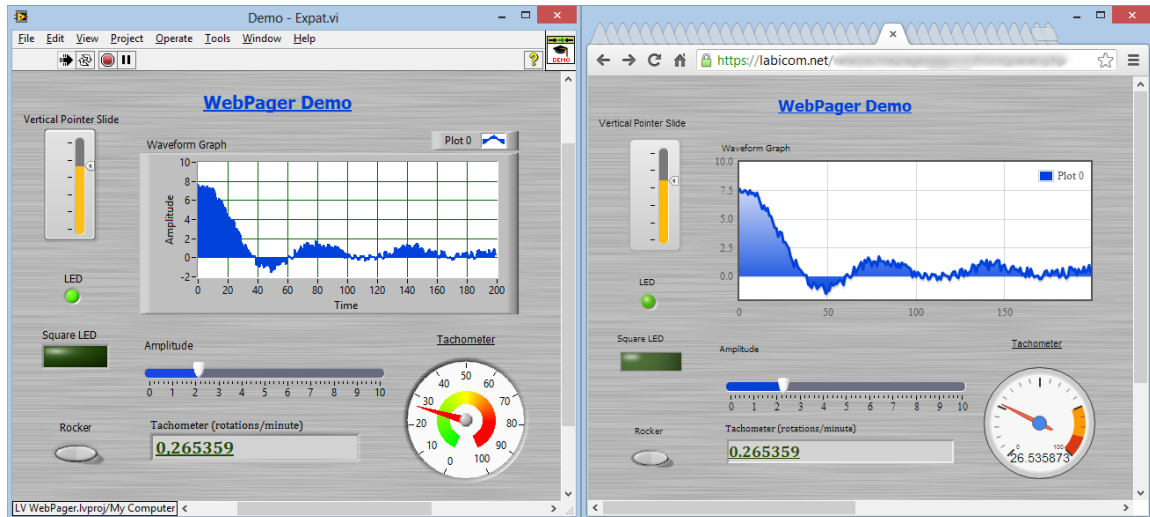

Figure 1 – LabVIEW front panel (on the left) and corresponding web page in the browser generated by WebPager (on the right).

WebPager is a LabVIEW add-on that allows accessing LabVIEW front panel from a browser without any modifications in the LabVIEW block diagram and without installing any plugins in user's browser. It doesn't require LabVIEW Run-Time Engine on client machines. The user interface created by WebPager uses only standard web-technologies – HTML5, CSS3, JavaScript.